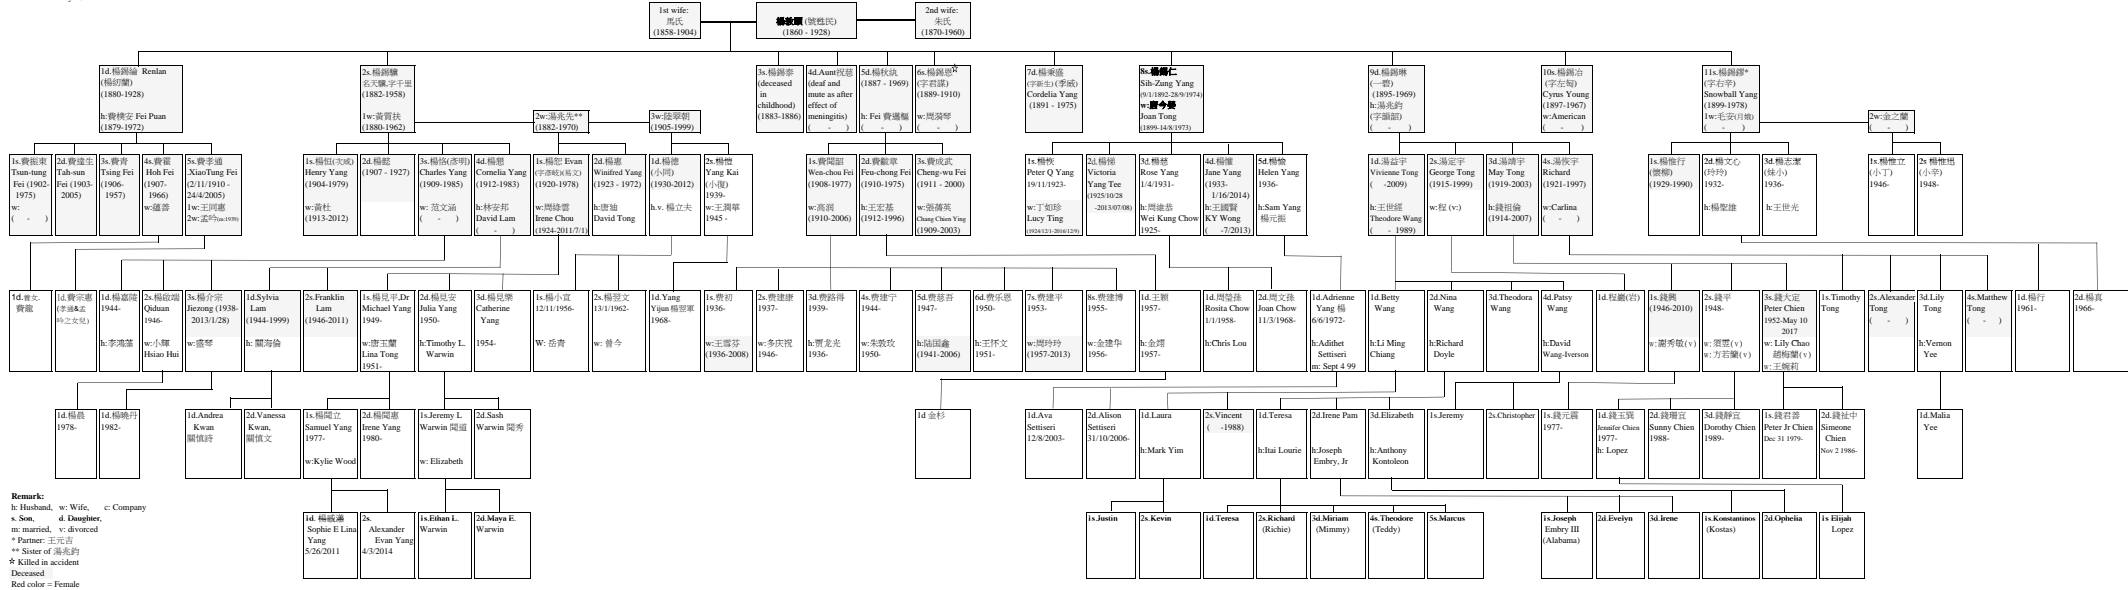

YANG FAMILY TREE
May 2017

Remark:
h: Husband, w: Wife, c: Company
s: Son, d: Daughter
m: married, v: divorced
* Partner: 王元吉
** Sister: 湯兆鈞
* Killed in accident
Deceased
Red color = Female