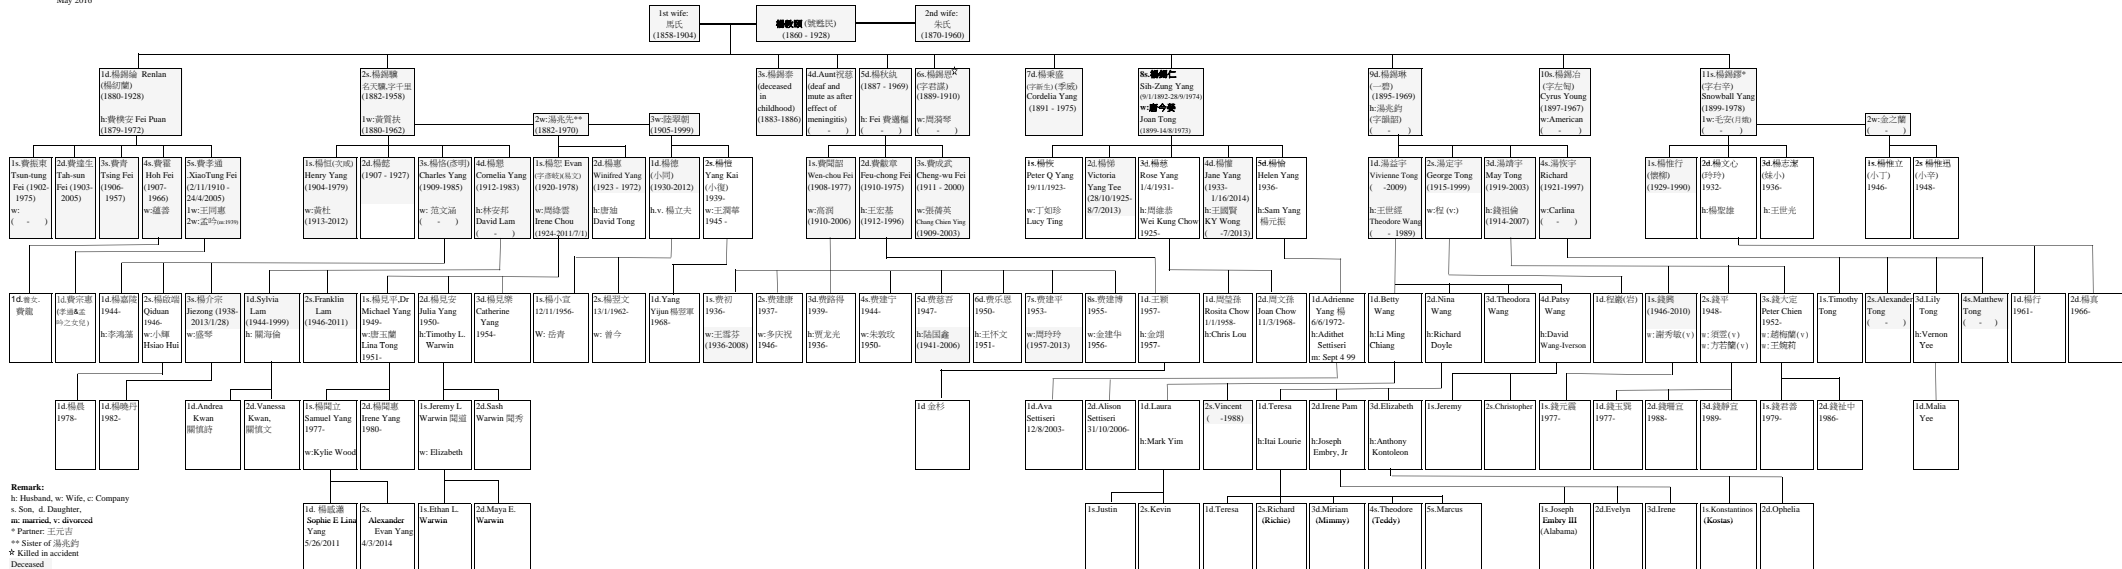

YANG FAMILY TREE
May 2016

Remark:
h: Husband, w: Wife, c: Company
s. Son, d. Daughter,
m: married, v: divorced
* Partner: 王元吉
** Sister of 湯兆鈞
* Killed in accident
Deceased